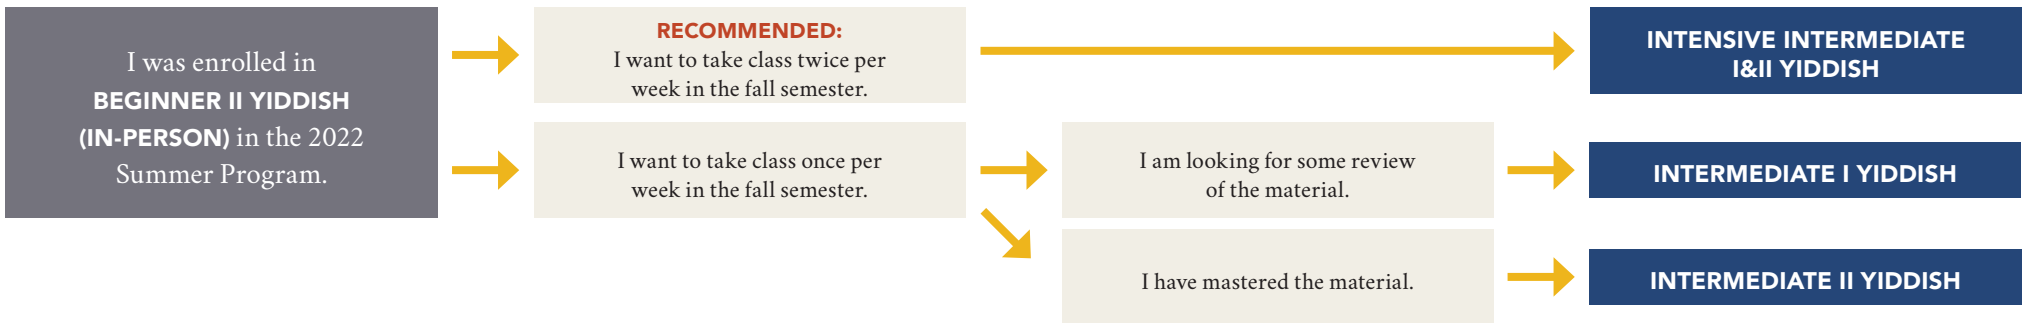

I studied Yiddish with YIVO in-person in the 2022 Summer Program.
WHICH YIDDISH LEVEL SHOULD I REGISTER FOR IN THE FALL 2022 SEMESTER?

Scroll to **page 2** to see suggested Yiddish levels for 2022 online Summer Program students.

I studied Yiddish with YIVO online in the 2022 Summer Program.
WHICH YIDDISH LEVEL SHOULD I REGISTER FOR IN THE FALL 2022 SEMESTER?